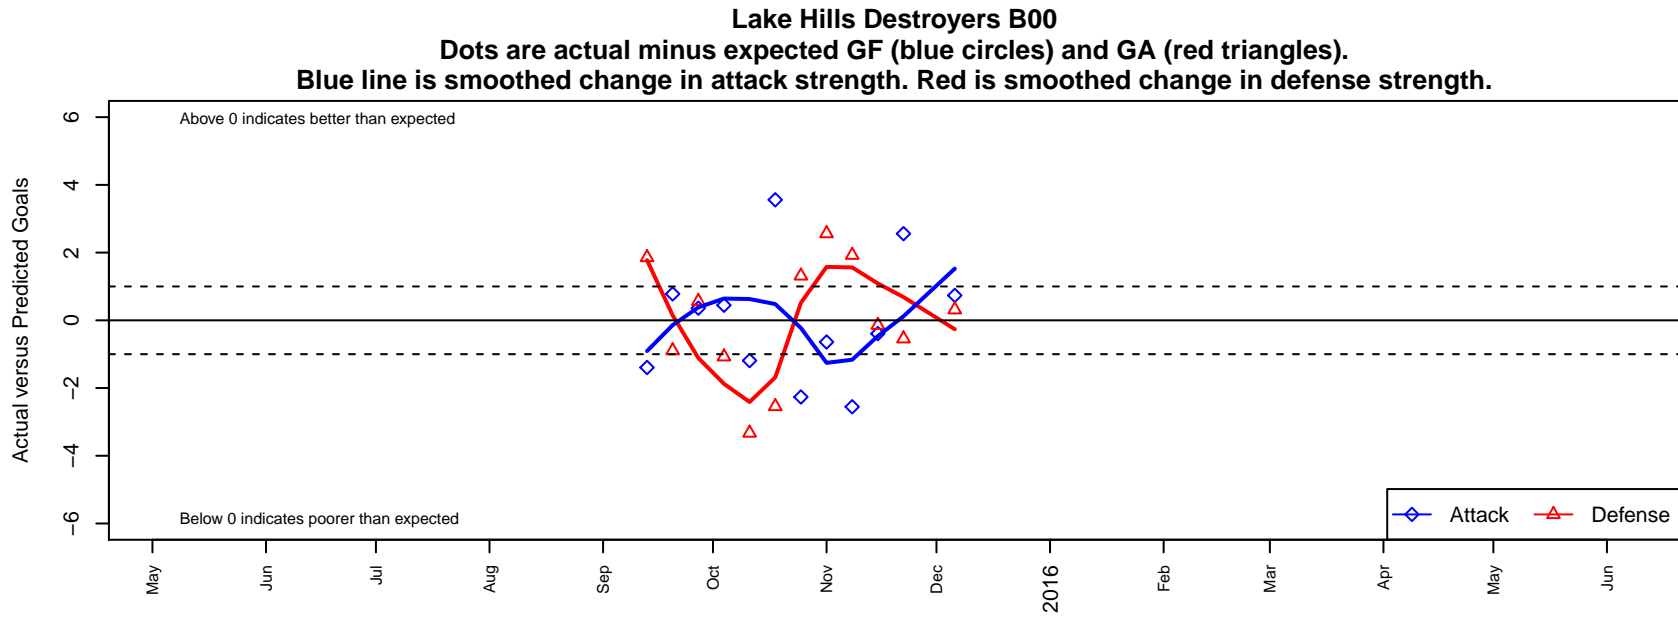

# Lake Hills Destroyers B00

Lake Hills SC  
Bellevue, WA  
B00 total strength=1009  
attack=3.59 defense=1.19  
fall league = NPSL Div 3 U15

alt names used:  
Lake Hills B00 Destroyers

Venues played:  
2015 NPSL Division 3 U15

**attack and defense variance (black dot)  
relative to other teams  
and top 10 in region**

**attack and defense rating  
relative to others at age  
and all opponents in last 13 months**

**Performance relative to 13 month average**