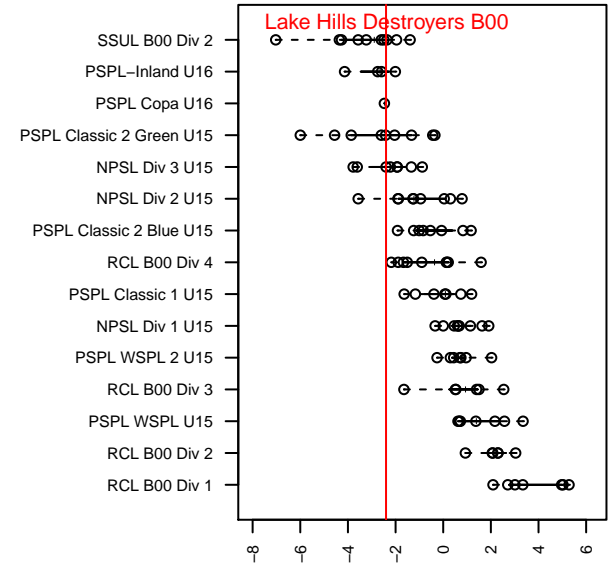

# Lake Hills Destroyers B00

Lake Hills SC  
Bellevue, WA  
B00 total strength=1009  
attack=3.59 defense=1.19  
fall league = NPSL Div 3 U15

alt names used:  
Lake Hills B00 Destroyers

Venues played:  
2015 NPSL Division 3 U15

**attack and defense variance (black dot)  
relative to other teams  
and top 10 in region**

**attack and defense rating  
relative to others at age  
and all opponents in last 13 months**

**Performance relative to 13 month average**