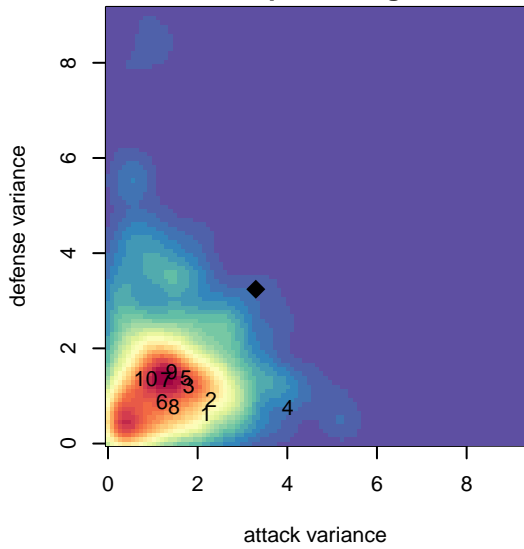

# Lake Hills Destroyers B00

Lake Hills SC  
Bellevue, WA  
B00 total strength=1009  
attack=3.59 defense=1.19  
fall league = NPSL Div 3 U15

alt names used:  
Lake Hills B00 Destroyers

Venues played:  
2015 NPSL Division 3 U15

**attack and defense variance (black dot)  
relative to other teams  
and top 10 in region**

**attack and defense rating  
relative to others at age  
and all opponents in last 13 months**

**Performance relative to 13 month average**